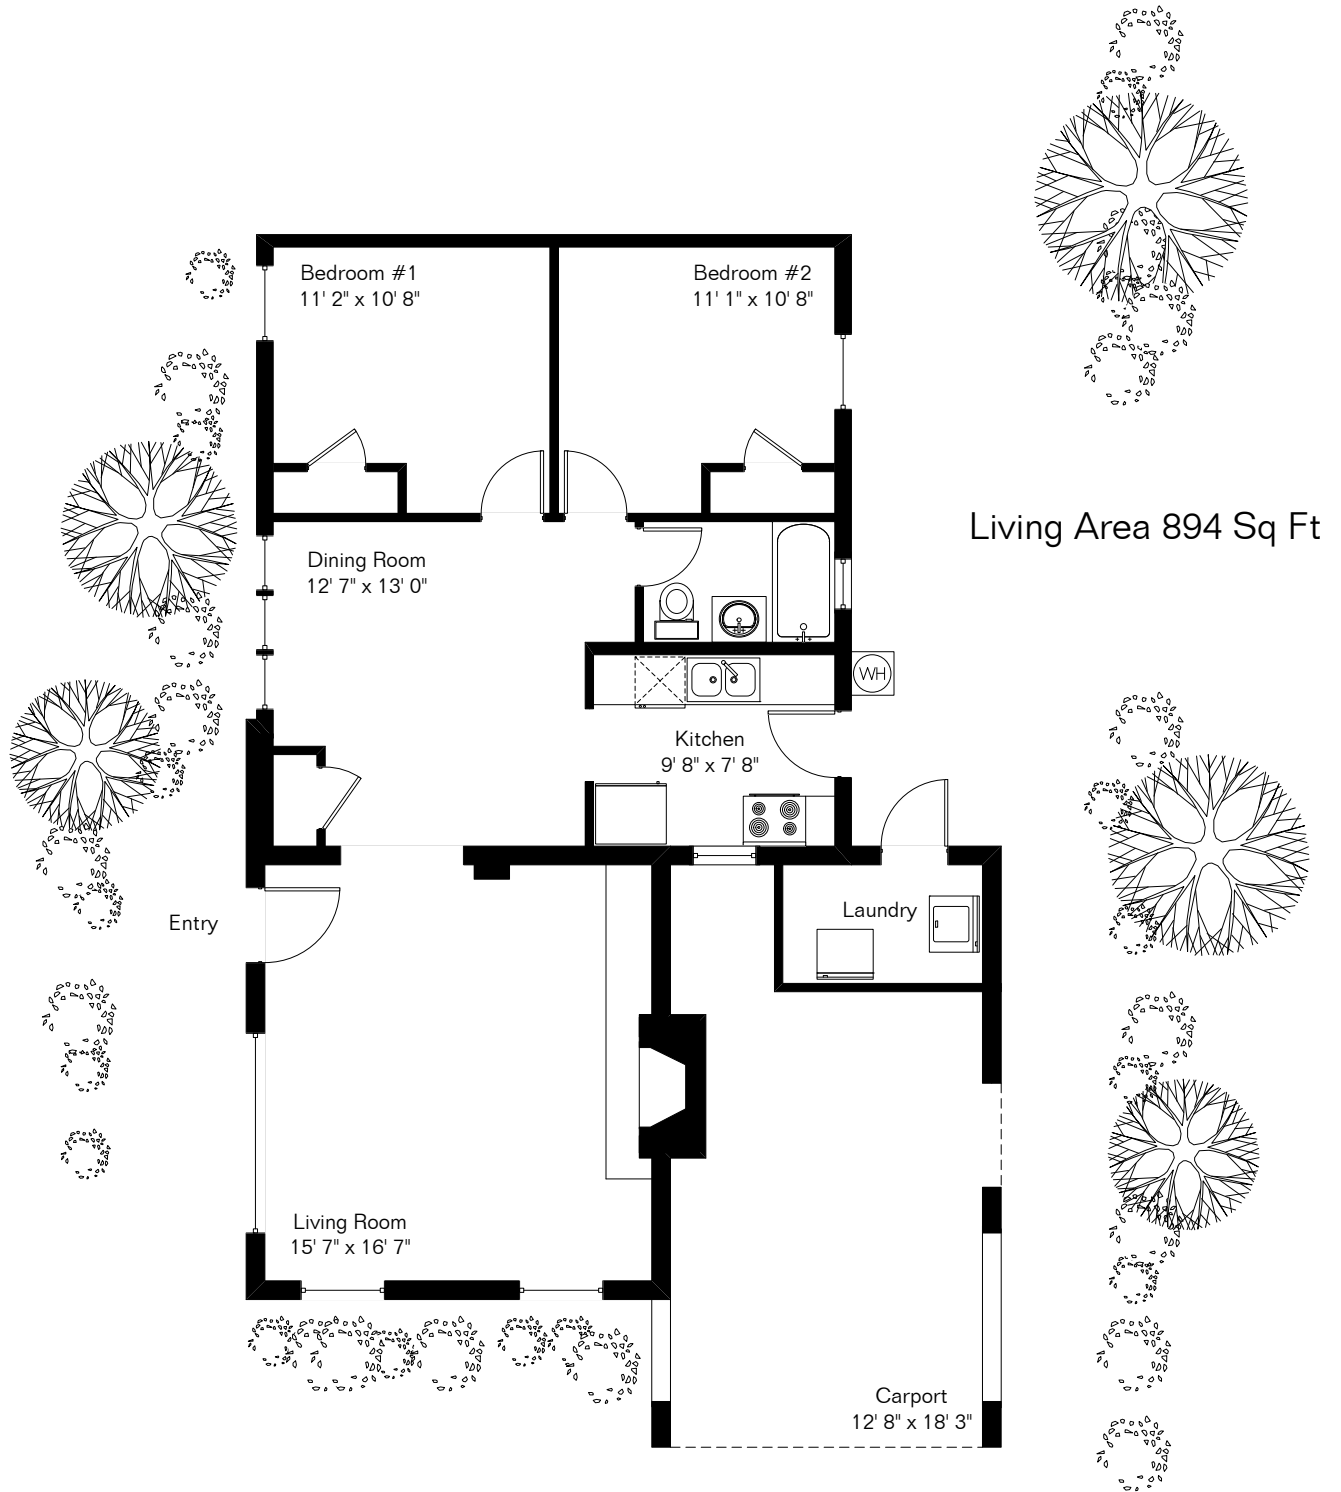

The square footages and room size information are deemed to be reliable but are not guaranteed and should be independently verified.

2716 N Warren Ave

Site Visit June 2007

0 ft. 6 ft. 10 ft. 20 ft.

Copyright 2019 Floor Plans First! LLC
All Rights Reserved.

www.FloorPlansFirst.com

Toll Free (877) 887-1500
Voice (520) 881-1500
Fax (520) 791-7701

Floor Plans First!
See the Floor Plan First!